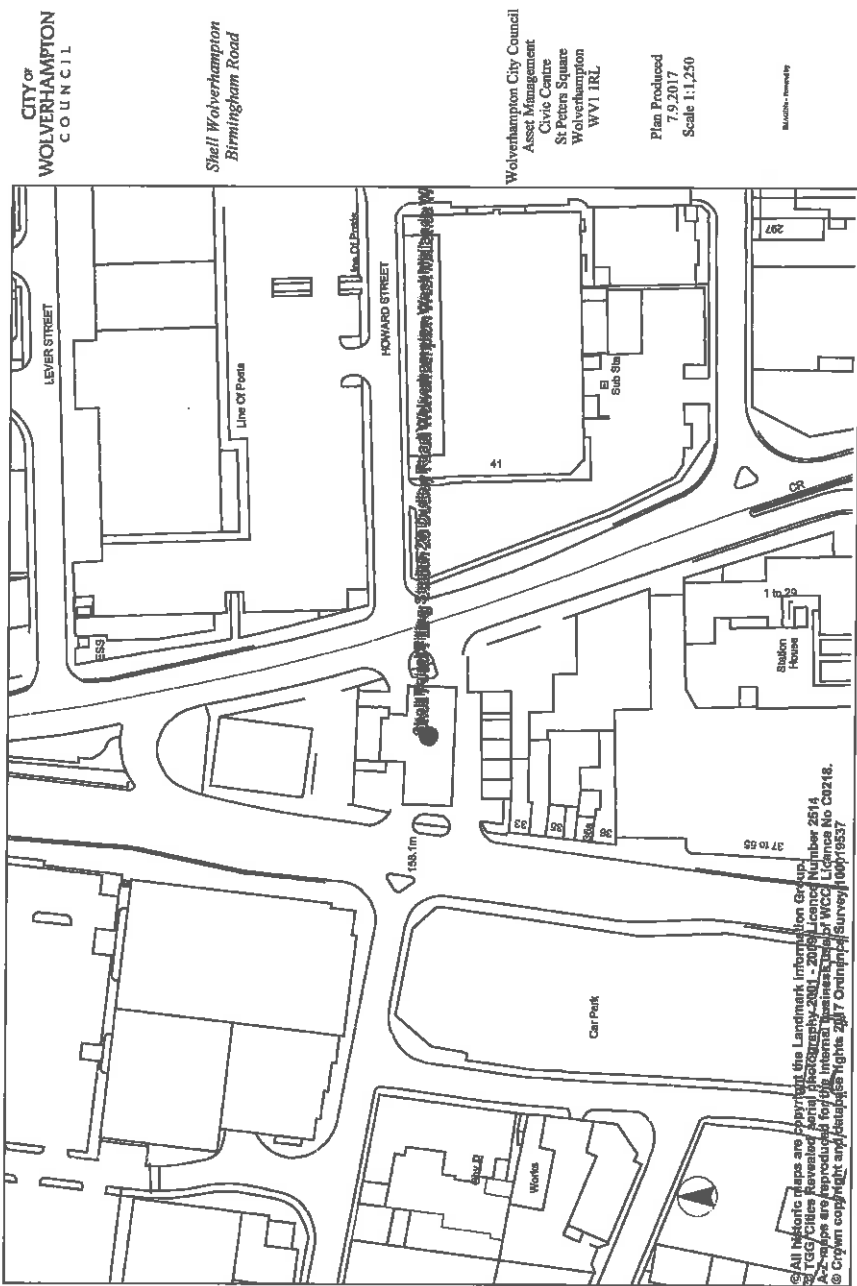

Appendix 2

Wolverhampton City Council
Asset Management
Civic Centre
St Peters Square
Wolverhampton
WV1 1RL

Plan Produced
7.9.2017
Scale 1:1,250

CITY OF
WOLVERHAMPTON
COUNCIL

Sheil Wolverhampton
Birmingham Road